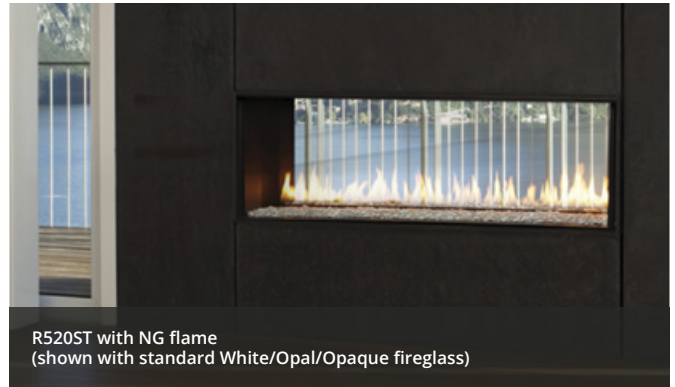

RP424 Peninsula with NG flame
(shown with driftwood and speckled stones)

R820 with NG flame
(shown with standard White/Opal/Opaque fireglass)

R Series Single Sided

Balanced design in elegant proportions. The R Series single sided models are power vent dedicated fireplaces, characterized by a generous landscape viewing area and linear burner. The single sided model is available in 5 viewing sizes.

R520ST with NG flame
(shown with standard White/Opal/Opaque fireglass)

R Series See Through

The R Series see through – the standard of excellence in linear fireplace design. The R Series see through model is a two sided fireplace characterized by a landscape viewing area and linear flame. Rock or tile can be installed over the firebox frame for a clean minimalist look. The unit is available in 4 sizes with the option of making it an indoor-outdoor fireplace using our sealing kit.

RP424 Peninsula with NG flame
(shown with driftwood and speckled stones)

RP424

The RP424 Peninsula - Montigo's most advanced residential fireplace with no safety screen required. A power vent dedicated fireplace compatible with the 300-Series exterior vertical or flush louvered power vents. Combustible materials can be installed over the firebox at zero clearance for a clean, frameless appearance.

RP620 with NG flame
(shown with driftwood and speckled stones)

RP620

The RP620 is a single side power vent dedicated fireplace, compatible with the 300-Series flush exterior, vertical or flush louvered power vents. Characterized by the large scale linear firebox of the R Series and the premium options of the P Series. Rock or tile can be installed over the firebox frame for a clean minimalist look.