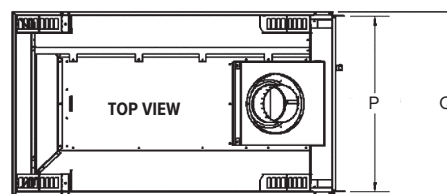

Remote Controls: Thermostat on/off, Thermostat on/off modulating, Thermostat on/off modulating and light control

MQRB4436	I 3"
A 43 1/16"	J 42 1/4"
B 33 1/16"	K 12 1/4"
C 20 5/8"	L 20 5/8"
D 23 15/16"	M 16"
E 5 3/16"	N 19"
F 8"	O 24 1/2"
G 1"	P 23 1/2"
H 7 3/8"	Q 24 1/2"