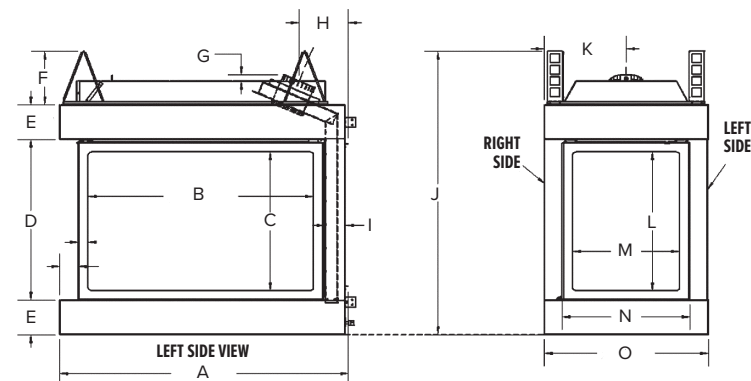

Remote Controls: Thermostat on/off, Thermostat on/off modulating, Thermostat on/off modulating and light control

MQRB4436	I 3"
A 43 1/16"	J 42 1/4"
B 33 1/16"	K 12 1/4"
C 20 5/8"	L 20 5/8"
D 23 15/16"	M 16"
E 5 3/16"	N 19"
F 8"	O 24 1/2"
G 1"	P 23 1/2"
H 7 3/8"	Q 24 1/2"